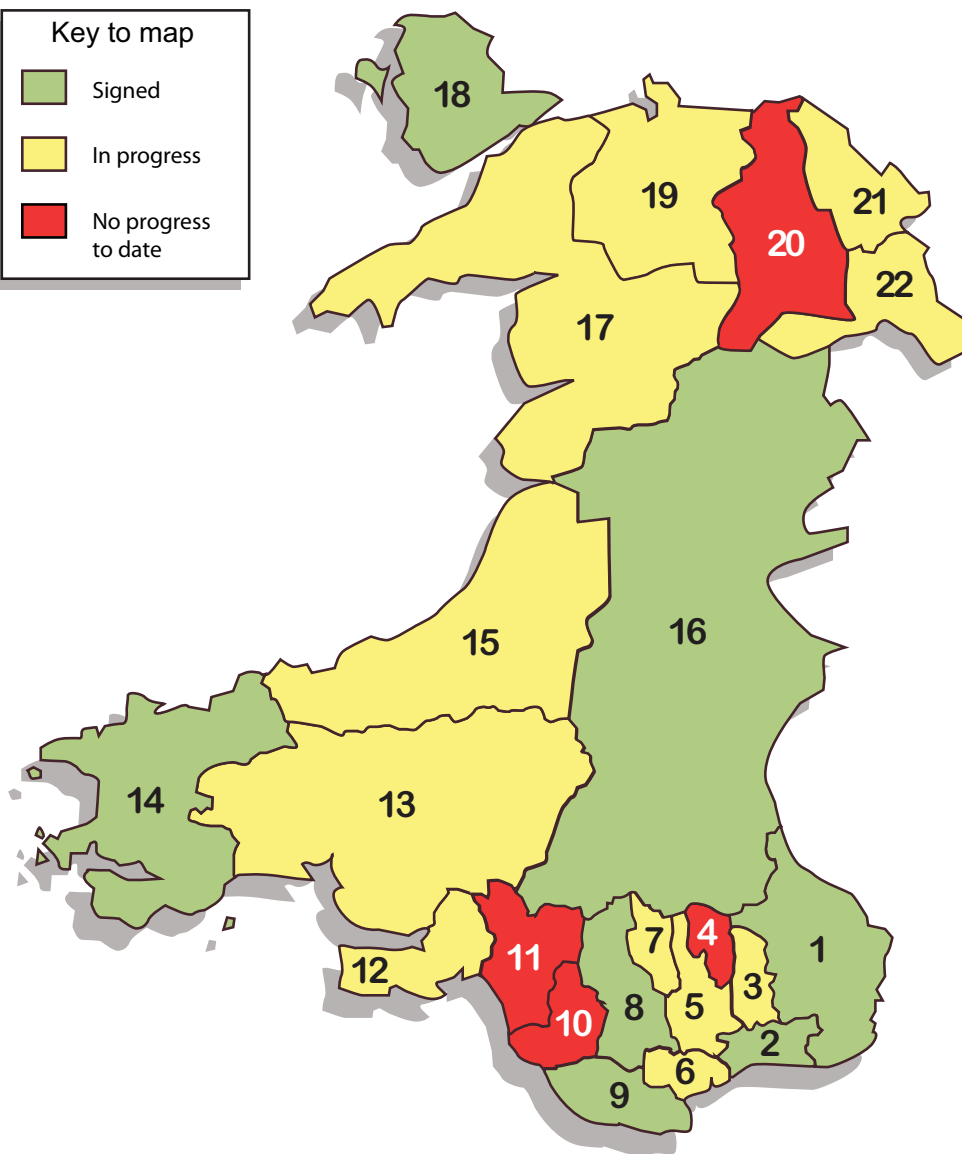

# Community Covenant in Wales

## Key to map

- Signed
- In progress
- No progress to date

Ser	Unitary Authority	Military Lead
1	Monmouthshire	1 Rifles, R MON RE
2	Newport	104 RA
3	Torfaen	104 RA
4	Blaenau Gwent	104 RA
5	Caerphilly	203 (W) Fd Hospital
6	Cardiff	HMS Cambria, 3 R Welsh
7	Merthyr Tydfil	3 R Welsh
8	Rhondda Cynon Taff	3 R Welsh
9	Vale of Glamorgan	MOD St Athans
10	Bridgend	Welsh Tpt Regt
11	Neath Port Talbot	Welsh Tpt Regt
12	Swansea	Welsh Tpt Regt
13	Carmarthenshire	Welsh Tpt Regt
14	Pembrokeshire	14 Signal Regt
15	Ceredigion	WUOTC
16	Powys	IBS
17	Gwynedd	RAF Valley JSMTC
18	Isle of Anglesey	RAF Valley
19	Conwy	3 R Welsh
20	Denbighshire	101 Bn REME
21	Flintshire	101 Bn REME
22	Wrexham	101 Bn REME